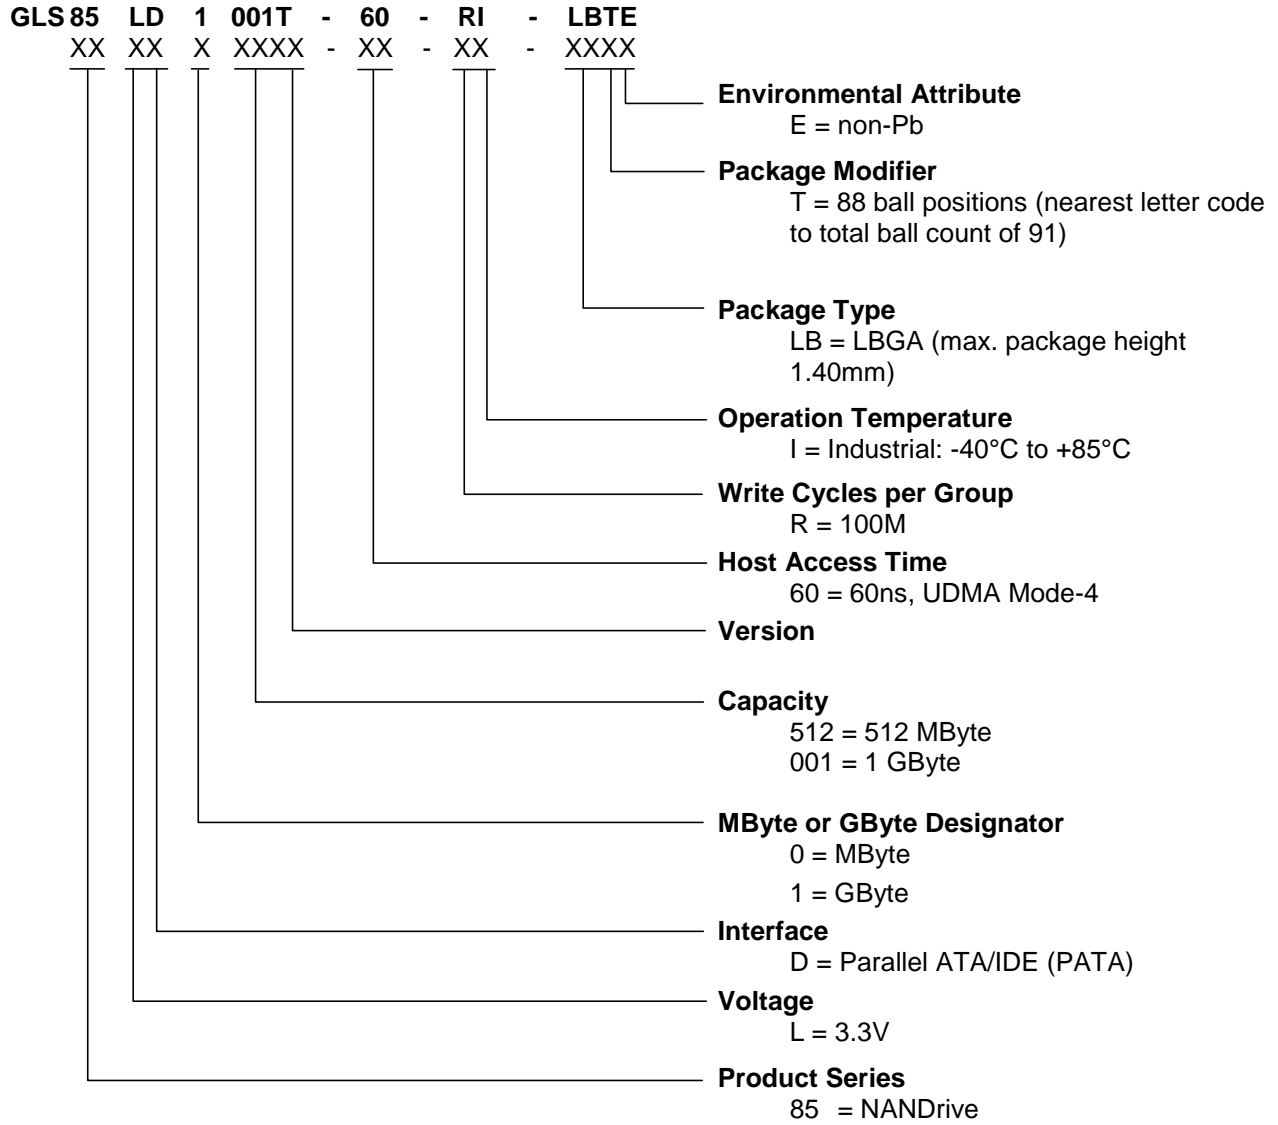

PATA NANDrive (LD Series)

PATA NANDrive (LP Series)

1) Note that the top side marking on the package typically does not include ordering codes (e.g. NDxxx), unless it is a special C-SPEC (custom specification) which is required by the end-customer to be marked on the device.

SATA NANDrive (LS Series)

1) Note that the top side marking on the package typically does not include ordering codes (e.g. NDxxx), unless it is a special C-SPEC (custom specification) which is required by the end-customer to be marked on the device.

eMMC NANDrive (VM Series)

GLS 85 VM 1 xxx B - M - I - LFWE - NDxxx
 XX XX X XXXX - X - X - XXXX - XXXXX

1) Note that the top side marking on the package typically does not include ordering codes (e.g. NDxxx), unless it is a special C-SPEC (custom specification) which is required by the end-customer to be marked on the device.