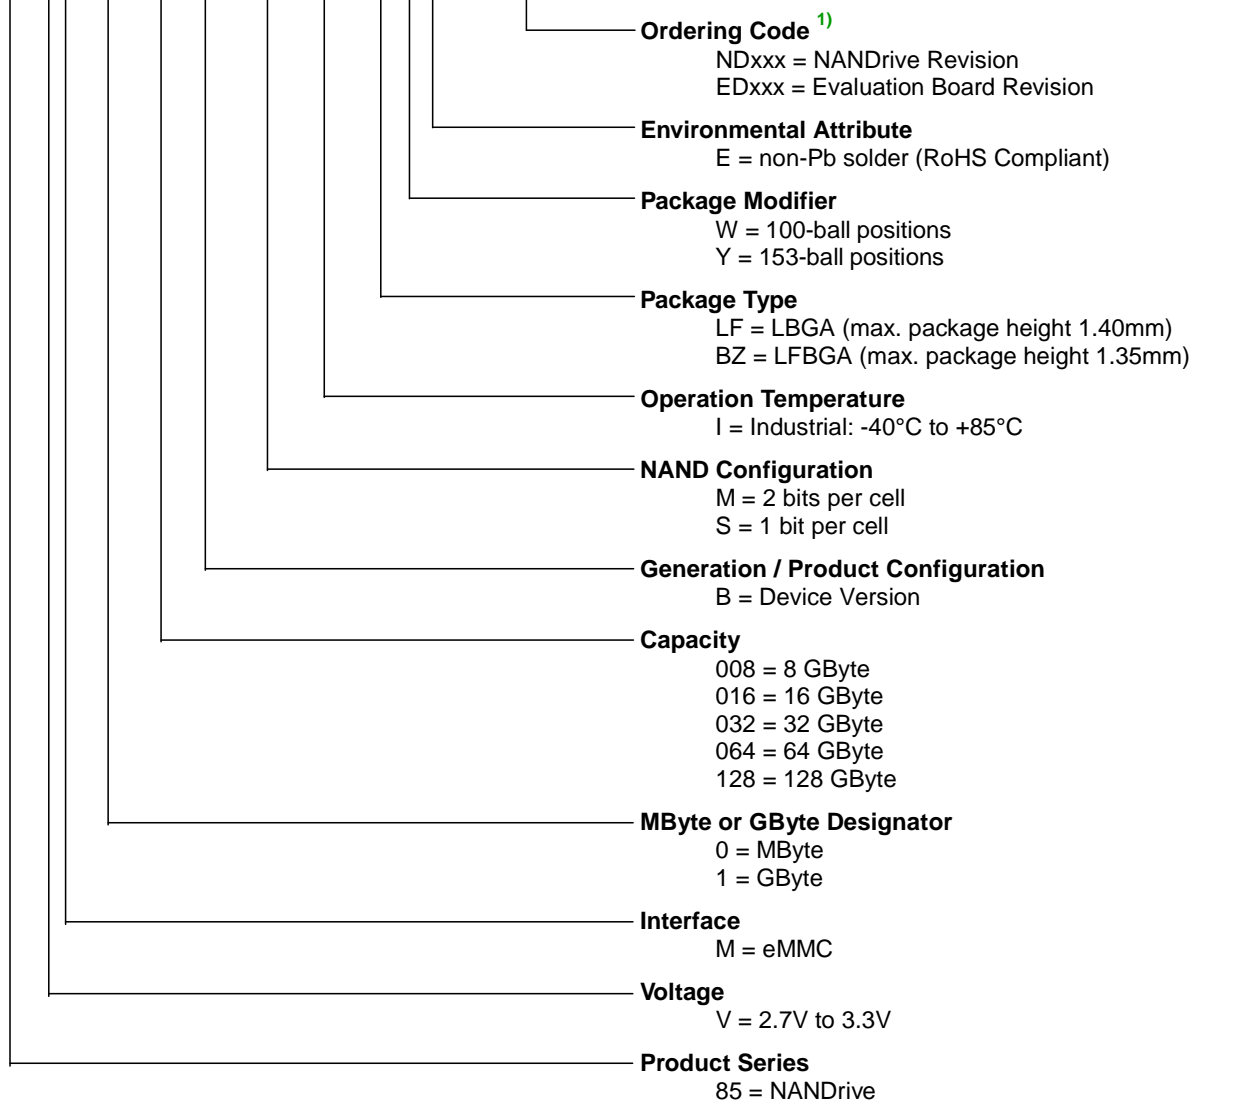

PATA NANDrive (LD Series)

PATA NANDrive (LP Series)

1) Note that the top side marking on the package typically does not include ordering codes (e.g. NDxxx), unless it is a special C-SPEC (custom specification) which is required by the end-customer to be marked on the device.

SATA NANDrive (LS Series)

1) Note that the top side marking on the package typically does not include ordering codes (e.g. NDxxx), unless it is a special C-SPEC (custom specification) which is required by the end-customer to be marked on the device.

eMMC NANDrive (VM Series)

GLS 85 VM 1 xxx B - M - I - LFWE - NDxxx
 XX XX X XXXX - X - X - XXXX - XXXXX

1) Note that the top side marking on the package typically does not include ordering codes (e.g. NDxxx), unless it is a special C-SPEC (custom specification) which is required by the end-customer to be marked on the device.