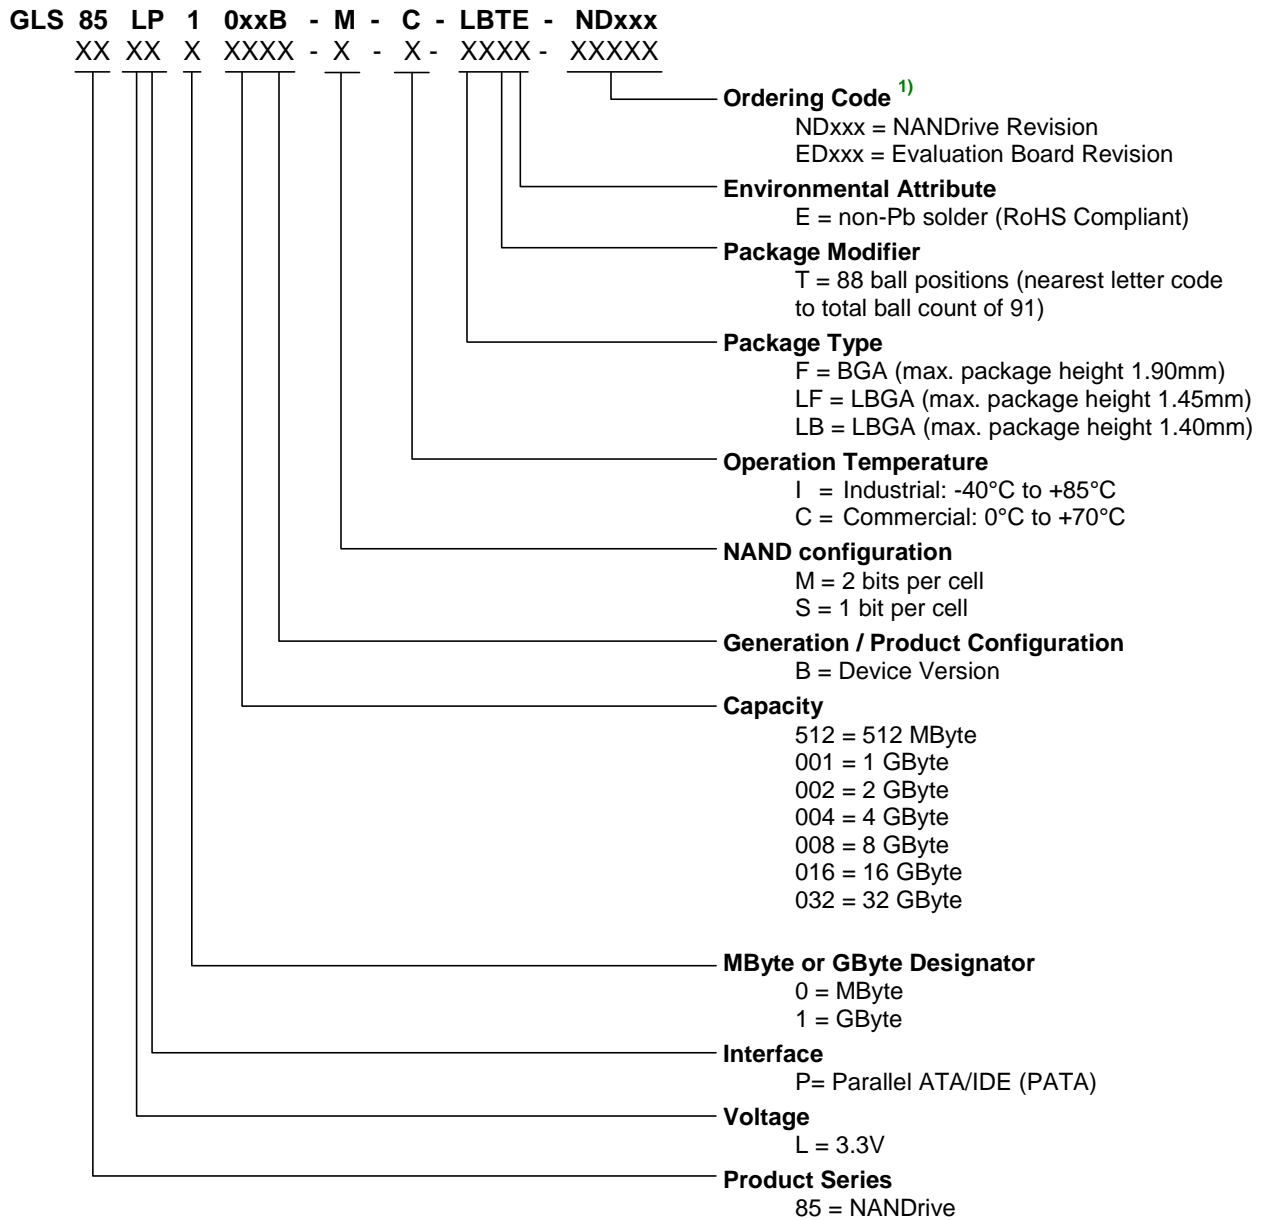

PATA NANDrive (LD Series)

PATA NANDrive (LP Series)

1) Note that the top side marking on the package typically does not include ordering codes (e.g. NDxxx), unless it is a special C-SPEC (custom specification) which is required by the end-customer to be marked on the device.

SATA NANDrive (LS Series)

1) Note that the top side marking on the package typically does not include ordering codes (e.g. NDxxx), unless it is a special C-SPEC (custom specification) which is required by the end-customer to be marked on the device.

eMMC NANDrive (VM Series)

GLS 85 VM 1 xxx B - M - I - LFWE - NDxxx
 XX XX X XXXX - X - X - XXXX - XXXXX

1) Note that the top side marking on the package typically does not include ordering codes (e.g. NDxxx), unless it is a special C-SPEC (custom specification) which is required by the end-customer to be marked on the device.