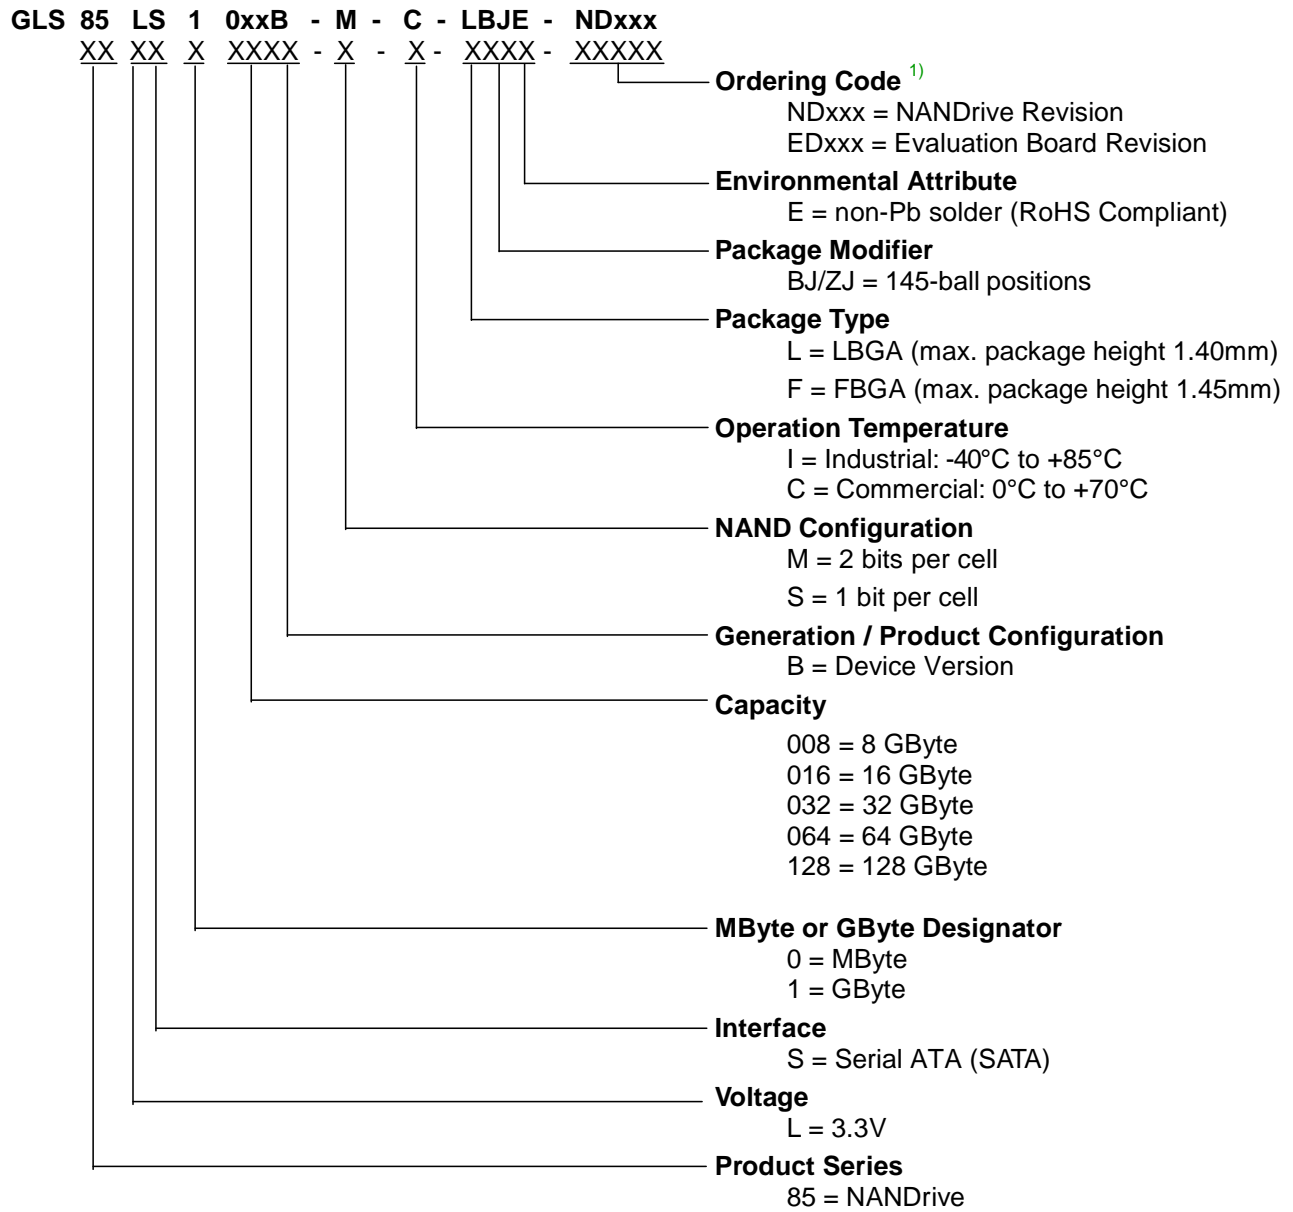

PATA NANDrive (LD Series)

PATA NANDrive (LP Series)

1) Note that the top side marking on the package typically does not include ordering codes (e.g. NDxxx), unless it is a special C-SPEC (custom specification) which is required by the end-customer to be marked on the device.

SATA NANDrive (LS Series)

1) Note that the top side marking on the package typically does not include ordering codes (e.g. NDxxx), unless it is a special C-SPEC (custom specification) which is required by the end-customer to be marked on the device.

eMMC NANDrive (VM Series)

GLS 85 VM 1 xxx B - M - I - LFWE - NDxxx
 XX XX X XXXX - X - X - XXXX - XXXXX

1) Note that the top side marking on the package typically does not include ordering codes (e.g. NDxxx), unless it is a special C-SPEC (custom specification) which is required by the end-customer to be marked on the device.